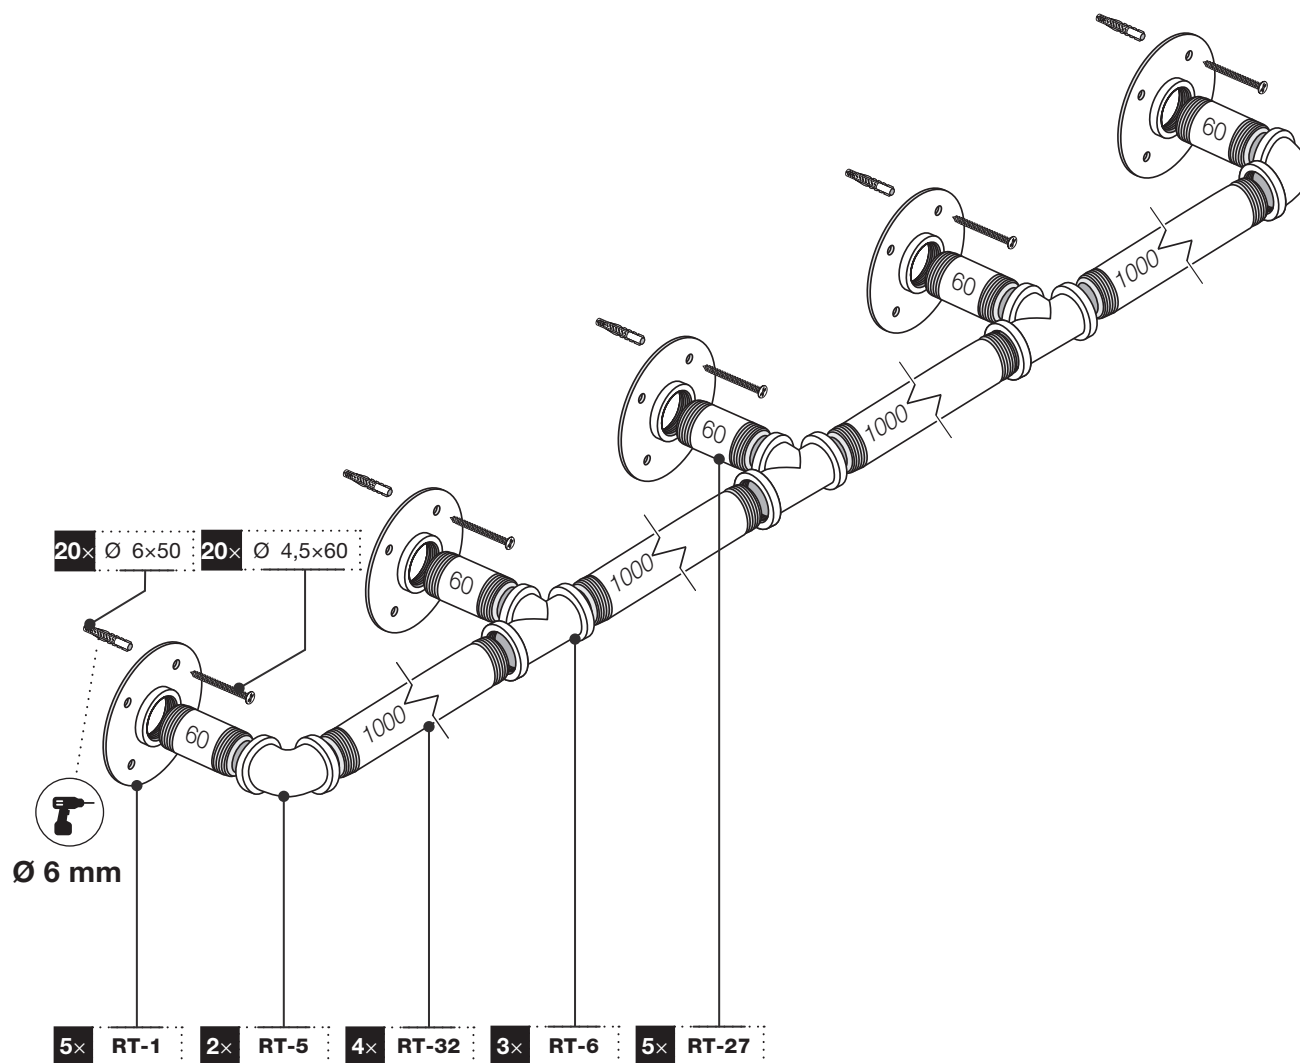

Art.: 3201

| | |
|---|-------------------------|
|  | 5x RT-1 |
|  | 2x RT-5 |
|  | 3x RT-6 |
|  | 5x RT-27 60 mm |
|  | 4x RT-32 1000 mm |
|  | 20x Ø 4,5x60 mm |
|  | 20x Ø 6x50 mm |
|  | 1x 3 m |

Art.: 3201